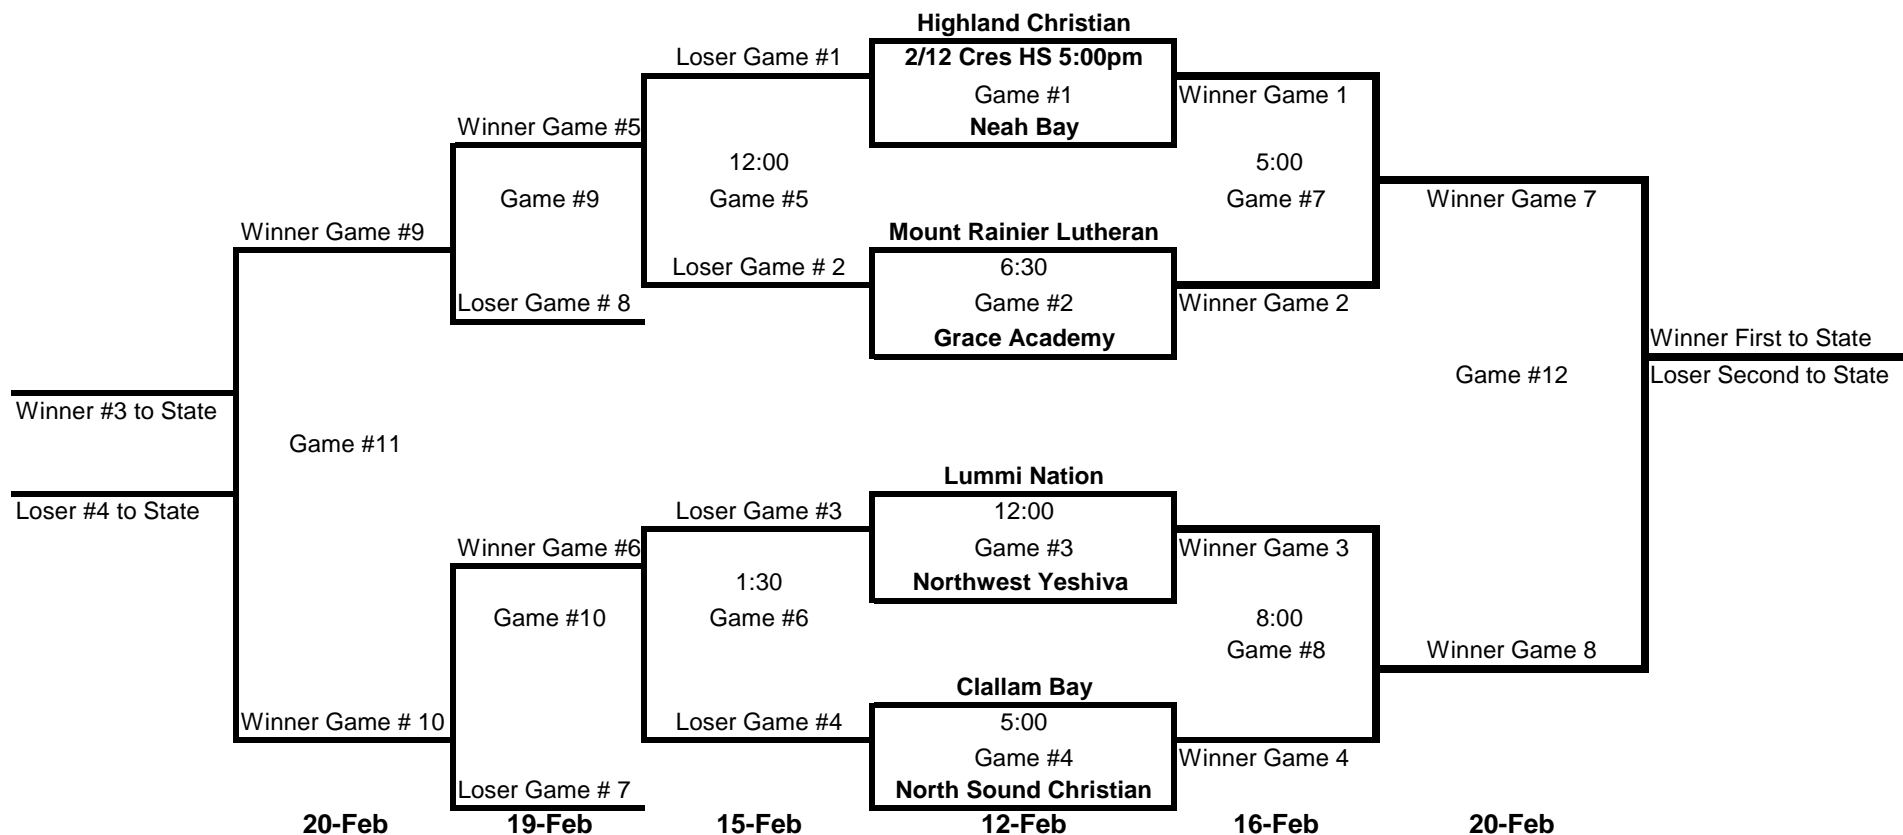

2010 1B Girls' Tri-District Basketball Bracket

updated 2/5/10

Game	Place	Date	Time
Games 2,3,4	Mntlake Terrace	12-Feb	6:30/noon/5:00
Game 1	Crescent H.S.	12-Feb	5:00pm @ Crescent High School
Games 5 and 6	Mntlake Terrace	15-Feb	12:00/1:30
Games 7 and 8	Mntlake Terrace	16-Feb	5:00/8:00
Games 9 and 10	Mntlake Terrace	19-Feb	TBA*
Games 11 and 12	Mntlake Terrace	20-Feb	TBA*

*Times to be announced by Tournament Director--