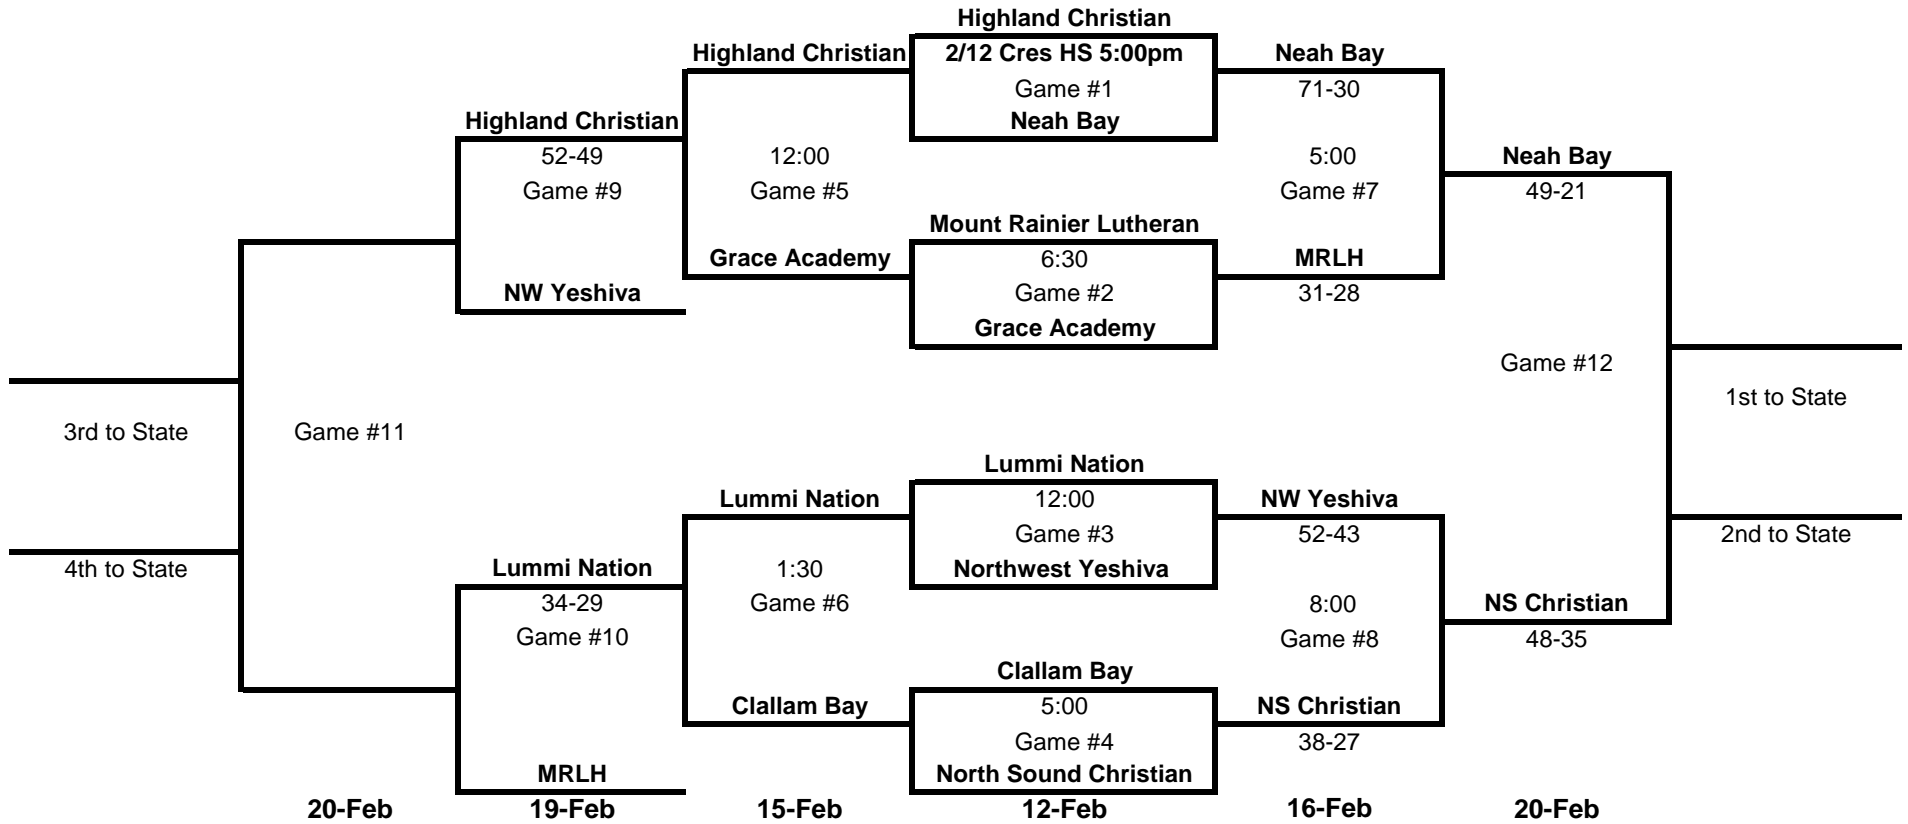

2010 1B Girl's Tri-District Basketball Bracket

updated 2/16/10

Game	Place	Date	Time
Games 2,3,4	Mntlake Terrace	12-Feb	6:30/noon/5:00
Game 1	Crescent H.S.	12-Feb	5:00pm @ Crescent High School
Games 5 and 6	Mntlake Terrace	15-Feb	12:00/1:30
Games 7 and 8	Mntlake Terrace	16-Feb	5:00/8:00
Games 9 and 10	Mntlake Terrace	19-Feb	TBA*
Games 11 and 12	Mntlake Terrace	20-Feb	TBA*

*Times to be announced by Tournament Director--