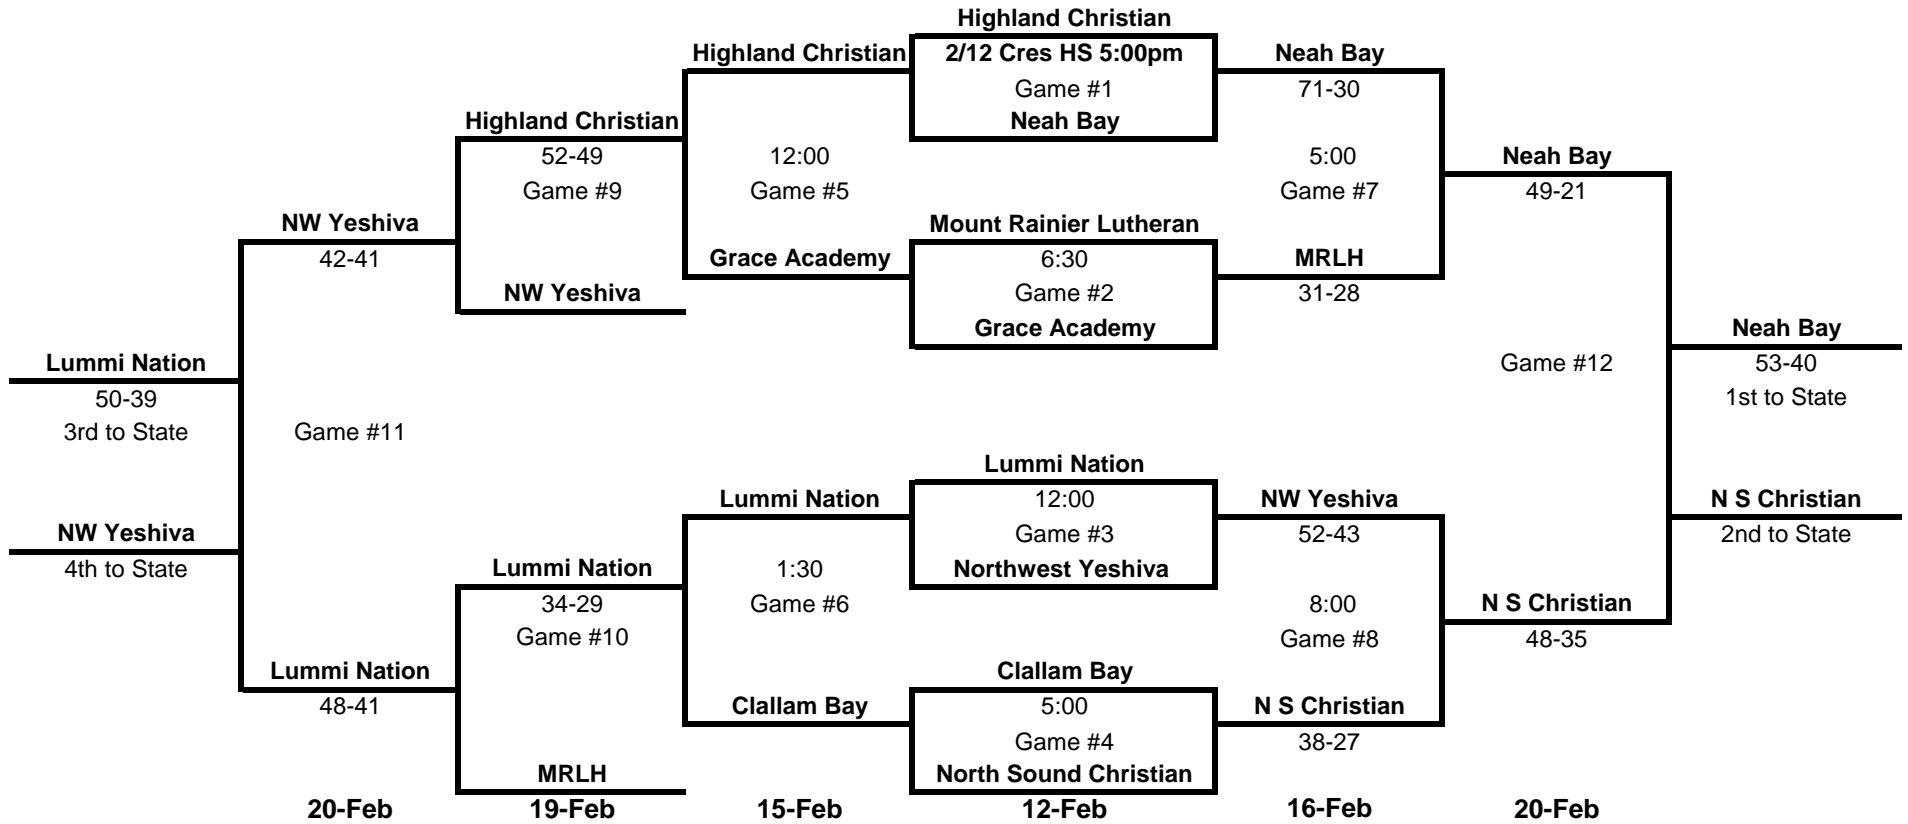

2010 1B Girl's Tri-District Basketball Bracket

updated 2/20/10

Game	Place	Date	Time
Games 2,3,4	Mntlake Terrace	12-Feb	6:30/noon/5:00
Game 1	Crescent H.S.	12-Feb	5:00pm @ Crescent High School
Games 5 and 6	Mntlake Terrace	15-Feb	12:00/1:30
Games 7 and 8	Mntlake Terrace	16-Feb	5:00/8:00
Games 9 and 10	Mntlake Terrace	19-Feb	TBA*
Games 11 and 12	Mntlake Terrace	20-Feb	TBA*

*Times to be announced by Tournament Director--